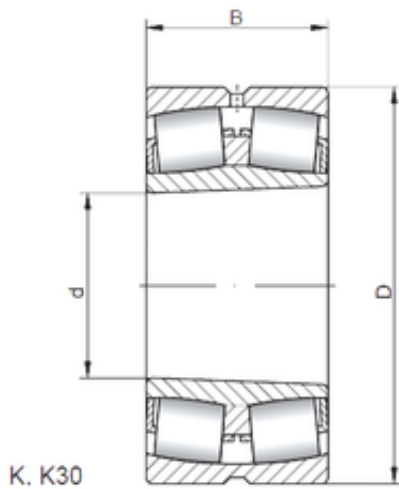

Zaozhuang Yiding Bearing Co., Ltd.

560 mm x 920 mm x 355 mm 560 mm x 920 mm
x 355 mm ISO 241/560 K30W33 spherical roller
bearings

Bearing No. 241/560 K30W33

Size	560x920x355 mm
Bore Diameter	560 mm
Outer Diameter	920 mm
Width	355 mm
d	560 mm
D	920 mm
B	355 mm
C	355 mm

241/560 K30W33 Bearing 2D drawings and 3D CAD
models