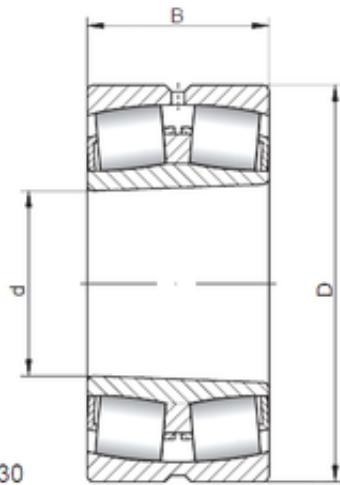

Zaozhuang Yiding Bearing Co., Ltd.

560 mm x 820 mm x 195 mm 560 mm x 820 mm
x 195 mm ISO 230/560 KW33 spherical roller
bearings

Bearing No. 230/560 KW33

Size	560x820x195 mm
Bore Diameter	560 mm
Outer Diameter	820 mm
Width	195 mm
d	560 mm
D	820 mm
B	195 mm
C	195 mm

230/560 KW33 Bearing 2D drawings and 3D CAD
models