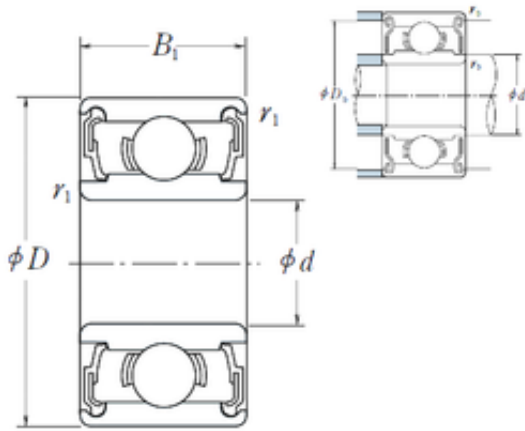

Zaozhuang Yiding Bearing Co., Ltd.

7 mm x 17 mm x 5 mm 7 mm x 17 mm x 5 mm
ISO 697-2RS deep groove ball bearings

Bearing No. 697-2RS

Size	7x17x5 mm
Bore Diameter	7 mm
Outer Diameter	17 mm
Width	5 mm
d	7 mm
D	17 mm
B	5 mm
C	5 mm
r min.	0,3 mm

697-2RS Bearing 2D drawings and 3D CAD models