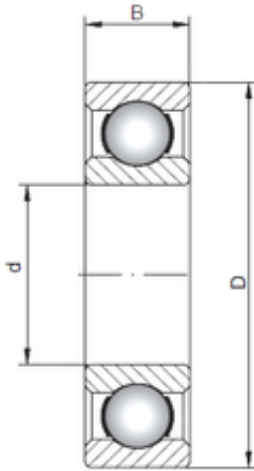

Zaozhuang Yiding Bearing Co., Ltd.

20 mm x 42 mm x 12 mm 20 mm x 42 mm x 12 mm ISO 6004 deep groove ball bearings

Bearing No. 6004

Size	20x42x12 mm
Bore Diameter	20 mm
Outer Diameter	42 mm
Width	12 mm
d	20 mm
D	42 mm
B	12 mm
C	12 mm

6004 Bearing 2D drawings and 3D CAD models