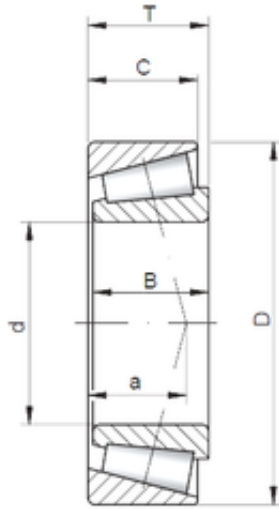

Zaozhuang Yiding Bearing Co., Ltd.

31,75 mm x 69,012 mm x 19,583 mm 31,75 mm
x 69,012 mm x 19,583 mm ISO 14125A/14276
tapered roller bearings

Bearing No. 14125A/14276

Size	31.75x69.012x19.845 mm
Bore Diameter	31,75 mm
Outer Diameter	69,012 mm
Width	19,845 mm
d	31,75 mm
D	69,012 mm
T	19,845 mm
B	19,583 mm
C	15,875 mm
a	4,3 mm

14125A/14276 Bearing 2D drawings and 3D CAD models