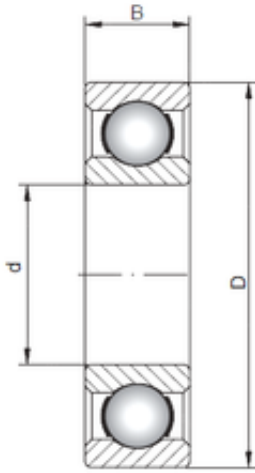

# Zaozhuang Yiding Bearing Co., Ltd.

670 mm x 900 mm x 103 mm 670 mm x 900 mm  
x 103 mm ISO 619/670 deep groove ball bearings

Bearing No. 619/670

Size	670x900x103 mm
Bore Diameter	670 mm
Outer Diameter	900 mm
Width	103 mm
d	670 mm
D	900 mm
B	103 mm
C	103 mm

619/670 Bearing 2D drawings and 3D CAD models