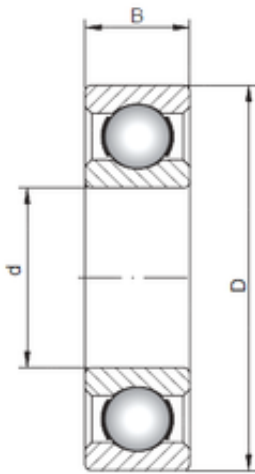

Zaozhuang Yiding Bearing Co., Ltd.

190 mm x 340 mm x 55 mm 190 mm x 340 mm
x 55 mm ISO 6238 deep groove ball bearings

Bearing No. 6238

Size	190x340x55 mm
Bore Diameter	190 mm
Outer Diameter	340 mm
Width	55 mm
d	190 mm
D	340 mm
B	55 mm
C	55 mm

6238 Bearing 2D drawings and 3D CAD models