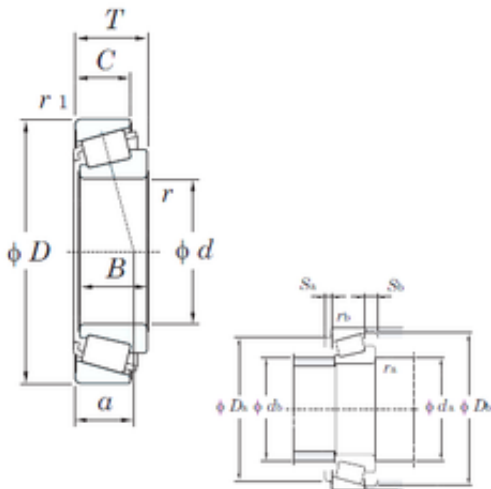

Zaozhuang Yiding Bearing Co., Ltd.

KOYO M88040/M88011 tapered roller bearings

Bearing No. M88040/M88011

M88040/M88011 Bearing 2D drawings and 3D CAD models

Bore Diameter	28,575 mm
Width	22,225 mm
d	28,575 mm
T	22,225 mm
B	22,225 mm
C	17,462 mm
a	19,2 mm
r min.	2,4 mm
r1 min.	2,4 mm
Da	58 mm
db	39 mm
da	42 mm
Db	65 mm
Basic dynamic load rating (C)	56,1 kN
Basic static load rating (C0)	71,1 kN
Calculation factor (e)	0,55
Calculation factor (Y0)	0,6