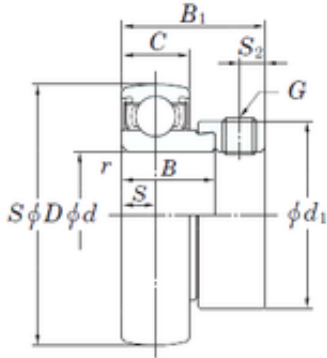

Zaozhuang Yiding Bearing Co., Ltd.

25,4 mm x 52 mm x 21 mm KOYO SA205-16
deep groove ball bearings

Bearing No. SA205-16

Size	25.4x52x21 mm
Bore Diameter	25,4 mm
Outer Diameter	52 mm
Width	21 mm
d	25,4 mm
D	52 mm
B	21 mm
B1	30,5 mm
C	15 mm
d1	38,1 mm
r min.	1 mm
C	– mm
S	7,5 mm
S2	4,8 mm
Thread (G) - 1/4-28UNF	1/428UNF
Weight	0,22 Kg
Basic dynamic load rating (C)	14 kN
Basic static load rating (C0)	7,85 kN

SA205-16 Bearing 2D drawings and 3D CAD models