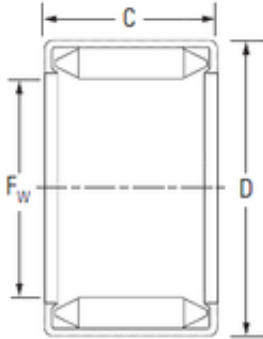

## KOYO BT2412 needle roller bearings

Bearing No. BT2412

Size	38.1x47.625x19.05 mm
Bore Diameter	38,1 mm
Outer Diameter	47,625 mm
Width	19,05 mm
Fw	38,1 mm
D	47,625 mm
C	19,05 mm
Weight	0,061 Kg
Basic dynamic load rating (C)	24,6 kN
Basic static load rating (C0)	41 kN

BT2412 Bearing 2D drawings and 3D CAD models