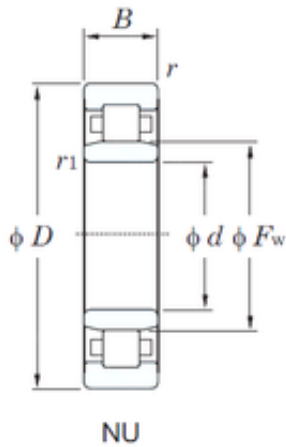

Zaozhuang Yiding Bearing Co., Ltd.

110 mm x 240 mm x 80 mm KOYO NU2322 cylindrical roller bearings

Bearing No. NU2322

Size	110x240x80 mm
Bore Diameter	110 mm
Outer Diameter	240 mm
Width	80 mm
d	110 mm
Fw	143 mm
D	240 mm
B	80 mm
C	80 mm
r min.	3 mm
r1 min.	3 mm
Weight	18.8 Kg
Basic dynamic load rating (C)	604 kN
Basic static load rating (C0)	789 kN
(Grease) Lubrication Speed	2200 r/min
Bearing No.	NU2322
r(min)	3
r1(min)	3
Cr	755
C0r	789
Cu	102
Grease lub.	2200
Oil lub.	3300
Ew	-
d1	-

NU2322 Bearing 2D drawings and 3D CAD models

Zaozhuang Yiding Bearing Co., Ltd.

B1	-
B2	-
da(min)	-
db(min)	123
db(max)	140
dc(min)	-
dd(min)	-
Da(max)	227
Db(max)	-
Db(min)	-
ra(max)	2.5
rb(max)	2.5
(Refer.)Mass(kg)	18.8