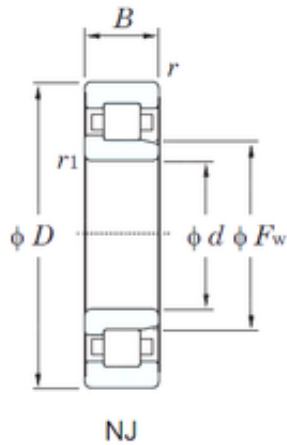

Zaozhuang Yiding Bearing Co., Ltd.

160 mm x 290 mm x 80 mm KOYO NJ2232 cylindrical roller bearings

Bearing No. NJ2232

Size	160x290x80 mm
Bore Diameter	160 mm
Outer Diameter	290 mm
Width	80 mm
d	160 mm
Fw	195 mm
D	290 mm
B	80 mm
C	80 mm
r min.	3 mm
r1 min.	3 mm
Weight	23.6 Kg
Basic dynamic load rating (C)	631 kN
Basic static load rating (C0)	939 kN
(Grease) Lubrication Speed	1800 r/min
Bearing No.	NJ2232
r(min)	3
r1(min)	3
Cr	790
C0r	939
Cu	113
Grease lub.	1800
Oil lub.	2500
Ew	-
d1	-

NJ2232 Bearing 2D drawings and 3D CAD models

Zaozhuang Yiding Bearing Co., Ltd.

B1	-
B2	-
da(min)	-
db(min)	173
db(max)	192
dc(min)	-
dd(min)	-
Da(max)	277
Db(max)	-
Db(min)	-
ra(max)	2.5
rb(max)	2.5
(Refer.)Mass(kg)	24.2