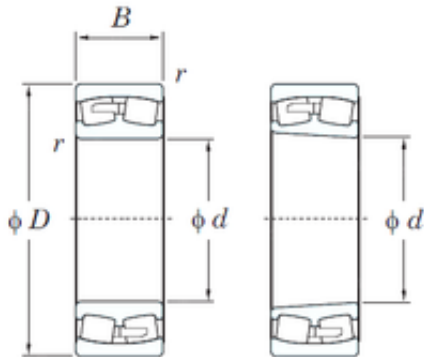

# Zaozhuang Yiding Bearing Co., Ltd.

420 mm x 620 mm x 200 mm KOYO 24084R spherical roller bearings

Bearing No. 24084R

24084R Bearing 2D drawings and 3D CAD models

Size	420x620x200 mm
Bore Diameter	420 mm
Outer Diameter	620 mm
Width	200 mm
d	420 mm
D	620 mm
B	200 mm
C	200 mm
r min.	5 mm
da min.	442 mm
Da max.	598 mm
ra max.	4 mm
Weight	212 Kg
Basic dynamic load rating (C)	3590 kN
Basic static load rating (C0)	7600 kN
(Grease) Lubrication Speed	400 r/min
(Oil) Lubrication Speed	530 r/min
Calculation factor (e)	0,3
Calculation factor (Y0)	2,18
Calculation factor (Y1)	2,23
Bearing No.	24084R
r(min)	5
Cr	4510
C0r	7600
Cu	438