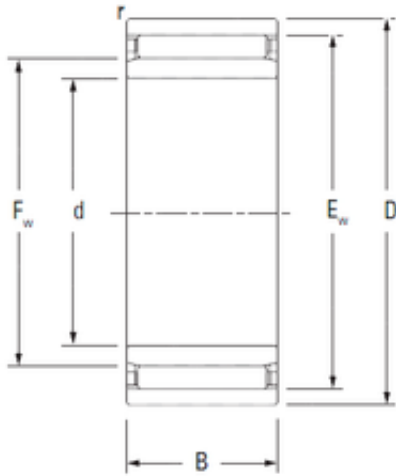

## 25 mm x 42 mm x 32 mm KOYO NAO25X42X32 needle roller bearings

Bearing No. NAO25X42X32

Bore Diameter	25 mm
Outer Diameter	42 mm
d	25 mm
Fw	30 mm
D	42 mm
Ew	37 mm
B	32 mm
C	32 mm
r5 min.	0,3 mm
S	1,5 mm
Weight	0,185 Kg
Basic dynamic load rating (C)	38,2 kN
Basic static load rating (C0)	62,1 kN
(Grease) Lubrication Speed	9600 r/min

NAO25X42X32 Bearing 2D drawings and 3D CAD models