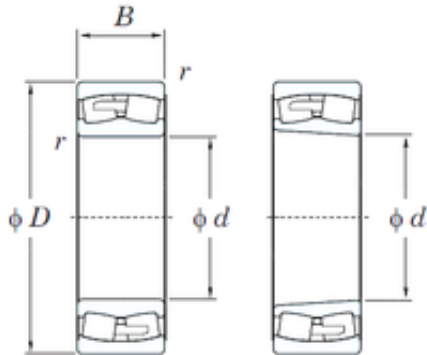

## 340 mm x 520 mm x 133 mm KOYO 23068RHA spherical roller bearings

Bearing No. 23068RHA

23068RHA Bearing 2D drawings and 3D CAD models

Size	340x520x133 mm
Bore Diameter	340 mm
Outer Diameter	520 mm
Width	133 mm
d	340 mm
D	520 mm
B	133 mm
C	133 mm
r min.	5 mm
da min.	362 mm
Da max.	498 mm
ra max.	4 mm
Weight	98,7 Kg
Basic dynamic load rating (C)	2330 kN
Basic static load rating (C0)	4470 kN
(Grease) Lubrication Speed	530 r/min
(Oil) Lubrication Speed	710 r/min
Calculation factor (e)	0,24
Calculation factor (Y0)	2,74
Calculation factor (Y1)	2,8
Bearing No.	23068RHA
r(min)	5
Cr	2930
C0r	4470
Cu	312