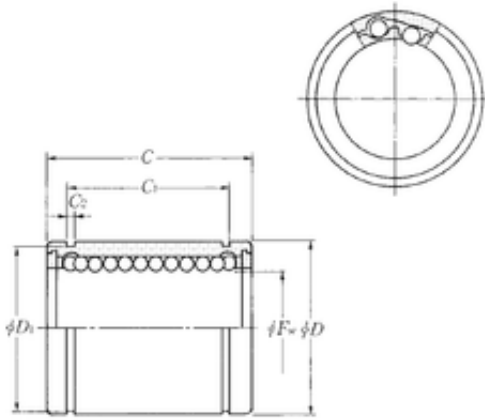

Zaozhuang Yiding Bearing Co., Ltd.

NTN KLM12LL linear bearings

Bearing No. KLM12LL

KLM12LL Bearing 2D drawings and 3D CAD models

Size	12x22x32 mm
Bore Diameter	12 mm
Outer Diameter	22 mm
Width	32 mm
Fw	12 mm
D	22 mm
C	32 mm
C1	22,7 mm
D1	21 mm
C2	1,3 mm
Weight	0,042 Kg
Basic dynamic load rating (C)	480 kN