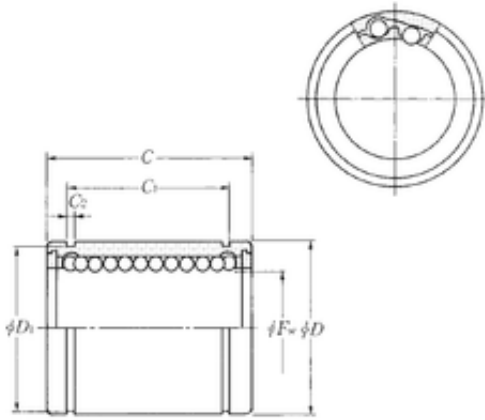

Zaozhuang Yiding Bearing Co., Ltd.

NTN KLM12LL linear bearings

Bearing No. KLM12LL

KLM12LL Bearing 2D drawings and 3D CAD models

| | |
|-------------------------------|-------------|
| Size | 12x22x32 mm |
| Bore Diameter | 12 mm |
| Outer Diameter | 22 mm |
| Width | 32 mm |
| Fw | 12 mm |
| D | 22 mm |
| C | 32 mm |
| C1 | 22,7 mm |
| D1 | 21 mm |
| C2 | 1,3 mm |
| Weight | 0,042 Kg |
| Basic dynamic load rating (C) | 480 kN |