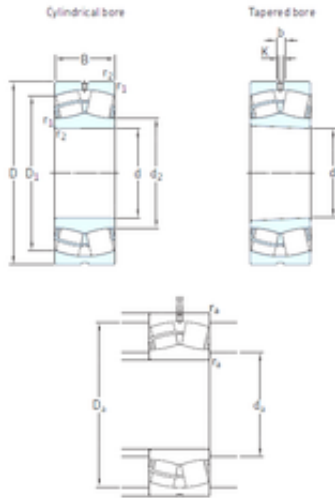

Zaozhuang Yiding Bearing Co., Ltd.

160 mm x 340 mm x 114 mm SKF
22332CCK/W33 spherical roller bearings

Bearing No. 22332CCK/W33

22332CCK/W33 Bearing 2D drawings and 3D CAD models

Size	160x340x114 mm
Bore Diameter	160 mm
Outer Diameter	340 mm
Width	114 mm
d	160 mm
D	340 mm
B	114 mm
C	114 mm
b	16,7 mm
d2	200 mm
r1 min.	4 mm
r2 min.	4 mm
D1	282 mm
K	9 mm
da min.	177 mm
Da max.	323 mm
ra max.	3 mm
Weight	52 Kg
Basic dynamic load rating (C)	1600 kN
Basic static load rating (C0)	1960 kN
Fatigue load limit (Pu)	160
Reference speed	1500 r/min
Limiting speed	1900 r/min
Calculation factor (e)	0,35
Calculation factor (Y0)	1,8