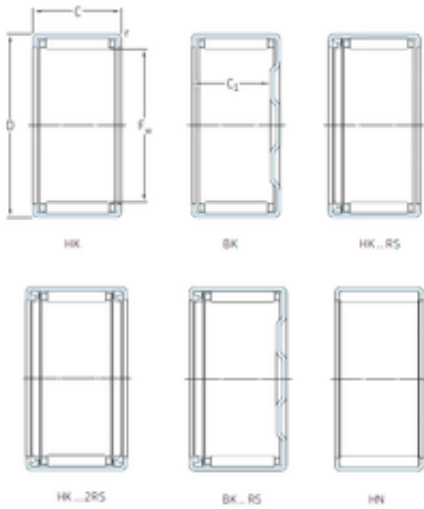

Zaozhuang Yiding Bearing Co., Ltd.

SKF HK2526 needle roller bearings

Bearing No. HK2526

Size	25x32x26 mm
Bore Diameter	25 mm
Outer Diameter	32 mm
Width	26 mm
Fw	25 mm
D	32 mm
C	26 mm
Weight	0,044 Kg
Basic dynamic load rating (C)	24,2 kN
Basic static load rating (C0)	45 kN
Fatigue load limit (Pu)	5,5
Reference speed	9500 r/min

HK2526 Bearing 2D drawings and 3D CAD models