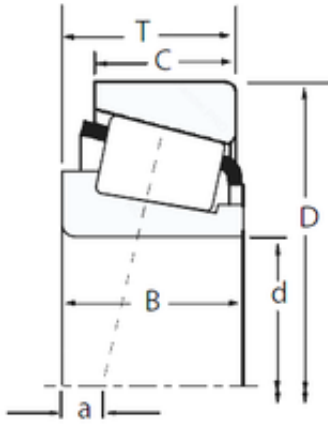

# Zaozhuang Yiding Bearing Co., Ltd.

42,85 mm x 104,775 mm x 29,317 mm Timken  
461/453X tapered roller bearings

Bearing No. 461/453X

Size	42.85x104.775x30.162 mm
Bore Diameter	42,85 mm
Outer Diameter	104,775 mm
Width	30,162 mm
d	42,85 mm
D	104,775 mm
T	30,162 mm
B	29,317 mm
C	24,605 mm
R	0,8 mm
r	3,3 mm

461/453X Bearing 2D drawings and 3D CAD models