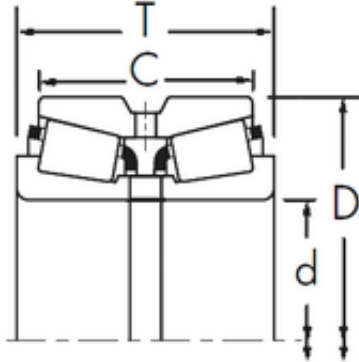

# Zaozhuang Yiding Bearing Co., Ltd.

Timken 95528/95927CD+X1S-95525 tapered roller bearings

Bearing No. 95528/95927CD+X1S-95525

95528/95927CD+X1S-95525 Bearing 2D drawings and 3D CAD models

Size	133.35x234.95x142.875 mm
Bore Diameter	133,35 mm
Outer Diameter	234,95 mm
Width	142,875 mm
d	133,35 mm
D	234,95 mm
T	142,875 mm
C	114,3 mm
R	4,8 mm
r	1,5 mm