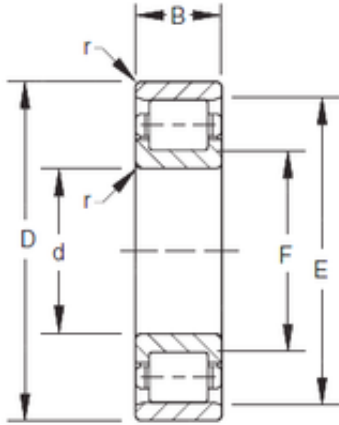

# Zaozhuang Yiding Bearing Co., Ltd.

RJ  
RIJ

230 mm x 420 mm x 139 mm Timken 230RJ92 cylindrical roller bearings

Bearing No. 230RJ92

Bore Diameter	230 mm
Outer Diameter	387 mm
d	230 mm
F	263 mm
D	420 mm
E	387 mm
B	139 mm
C	139 mm
r max	3 mm

230RJ92 Bearing 2D drawings and 3D CAD models