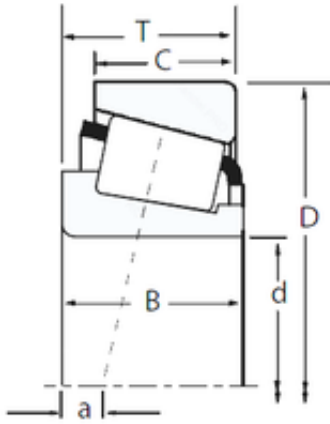

# Zaozhuang Yiding Bearing Co., Ltd.

45 mm x 85 mm x 21,692 mm Timken 358/354X tapered roller bearings

Bearing No. 358/354X

Size	45x85x20.638 mm
Bore Diameter	45 mm
Outer Diameter	85 mm
Width	20,638 mm
d	45 mm
D	85 mm
T	20,638 mm
B	21,692 mm
C	17,462 mm
R	1,5 mm
r	1,5 mm

358/354X Bearing 2D drawings and 3D CAD models