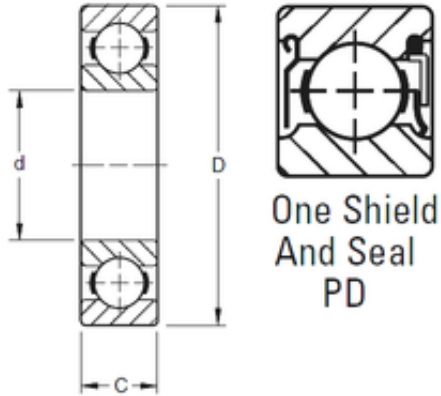

# Zaozhuang Yiding Bearing Co., Ltd.

55 mm x 100 mm x 21 mm Timken 211NPD deep groove ball bearings

Bearing No. 211NPD

Size	55x100x21 mm
Bore Diameter	55 mm
Outer Diameter	100 mm
Width	21 mm
d	55 mm
D	100 mm
B	21 mm
C	21 mm
Weight	0,635 Kg
Basic dynamic load rating (C)	49 kN

211NPD Bearing 2D drawings and 3D CAD models