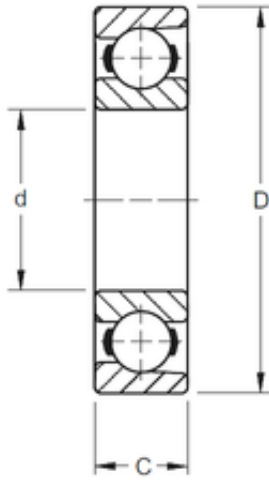

Zaozhuang Yiding Bearing Co., Ltd.

111,125 mm x 158,75 mm x 22,23 mm Timken
43BIH206 deep groove ball bearings

Bearing No. 43BIH206

Size	111.125x158.75x22.23 mm
Bore Diameter	111,125 mm
Outer Diameter	158,75 mm
Width	22,23 mm
d	111,125 mm
D	158,75 mm
B	22,23 mm
C	22,23 mm
Weight	1,483 Kg
Basic dynamic load rating (C)	57 kN

43BIH206 Bearing 2D drawings and 3D CAD models