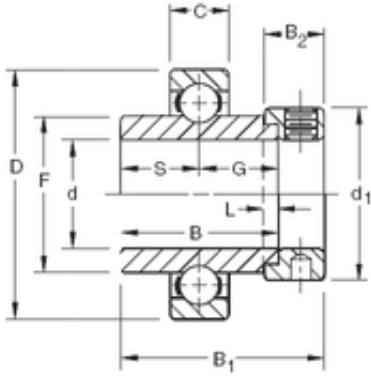

Zaozhuang Yiding Bearing Co., Ltd.

47,625 mm x 90 mm x 49,21 mm Timken
SM1114K deep groove ball bearings

Bearing No. SM1114K

Size	47.625x90x49.21 mm
Bore Diameter	47,625 mm
Outer Diameter	90 mm
Width	49,21 mm
d	47,625 mm
D	90 mm
B	49,21 mm
C	20 mm
d1	69,9 mm
B1	62,7 mm
B2	18,3 mm
F	62,84 mm
G	24,6 mm
L	4,8 mm
S	24,6 mm
Weight	1,012 Kg
Basic dynamic load rating (C)	39 kN

SM1114K Bearing 2D drawings and 3D CAD models