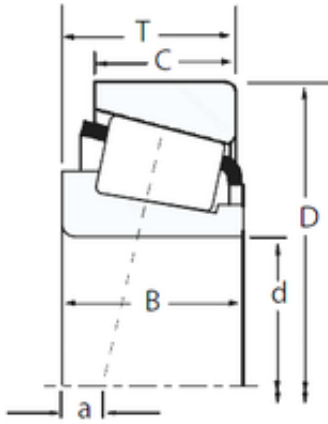

Zaozhuang Yiding Bearing Co., Ltd.

79,985 mm x 147,638 mm x 36,322 mm Timken
590/592XE tapered roller bearings

Bearing No. 590/592XE

Size	79.985x147.638x35.717 mm
Bore Diameter	79,985 mm
Outer Diameter	147,638 mm
Width	35,717 mm
d	79,985 mm
D	147,638 mm
T	35,717 mm
B	36,322 mm
C	26,192 mm
R	3,5 mm
r	0,8 mm

590/592XE Bearing 2D drawings and 3D CAD models