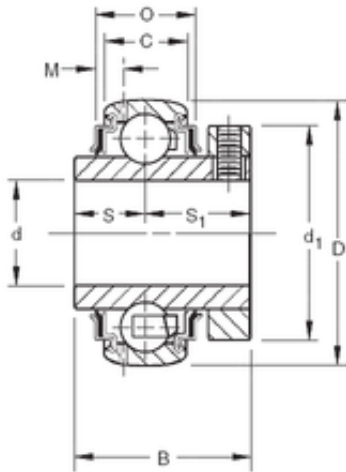

Zaozhuang Yiding Bearing Co., Ltd.

23,8125 mm x 52 mm x 34,13 mm Timken
GC1015KRRB deep groove ball bearings

Bearing No. GC1015KRRB

Size	23.8125x52x34.13 mm
Bore Diameter	23,8125 mm
Outer Diameter	52 mm
Width	34,13 mm
d	23,8125 mm
D	52 mm
B	34,13 mm
C	15 mm
S1	20,2 mm
O	19,74 mm
d1	44,4 mm
M	3,61 mm
S	13,9 mm
Thread (G)	M6x1
Weight	0,254 Kg
Basic dynamic load rating (C)	15,8 kN

GC1015KRRB Bearing 2D drawings and 3D CAD models